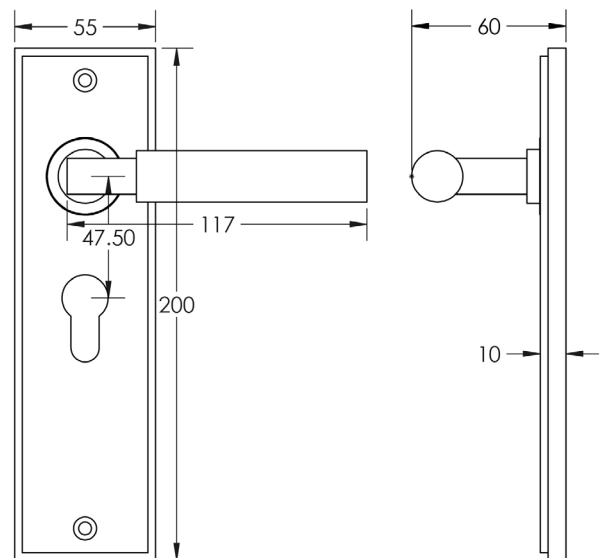

CODE

BUR30KIT323

DESCRIPTION

Lever On Plate

STANDARDS

PRODUCT SPECIFICATION

- 38mm centres
- Sprung
- Euro lock plate
- Grade 4 corrosion
- Matt lacquered solid brass
- Back to back fixing recommended
- Suitable for doors 35-55mm

TECHNICAL DRAWING

FINISHES

- Satin Nickel