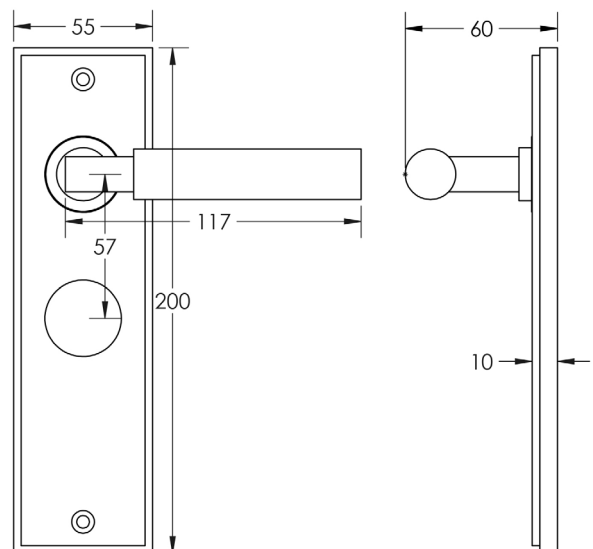

CODE

BUR30KIT322

DESCRIPTION

Lever On Plate

STANDARDS

PRODUCT SPECIFICATION

- 38mm centres
- Sprung
- Bathroom plate
- Grade 4 corrosion
- Matt lacquered solid brass
- Back to back fixing recommended
- Suitable for doors 35-55mm

TECHNICAL DRAWING

FINISHES

- Satin Nickel