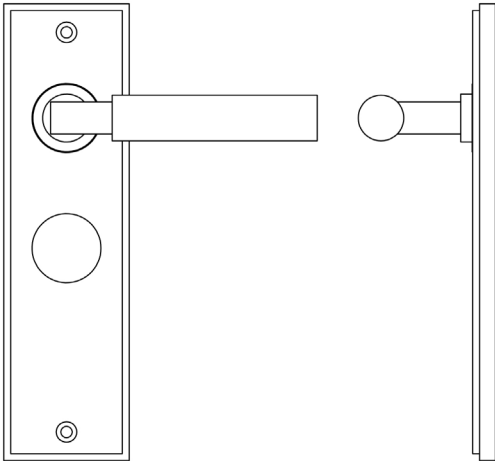

CODE

BUR30KIT322

DESCRIPTION

Lever On Plate

STANDARDS

PRODUCT SPECIFICATION

- 38mm centres
- Sprung
- Bathroom plate
- Grade 4 corrosion
- Matt lacquered solid brass
- Back to back fixing recommended
- Suitable for doors 35-55mm

TECHNICAL DRAWING

FINISHES

- Satin Nickel