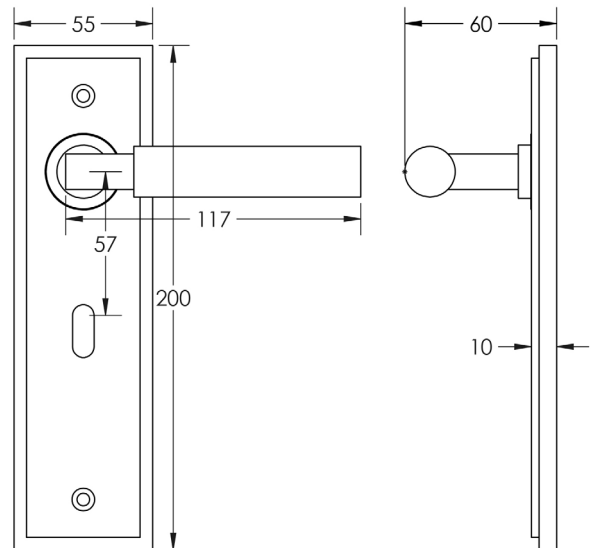

CODE

BUR30KIT321

DESCRIPTION

Lever On Plate

STANDARDS

PRODUCT SPECIFICATION

- 38mm centres
- Sprung
- Lock plate
- Grade 4 corrosion
- Matt lacquered solid brass
- Back to back fixing recommended
- Suitable for doors 35-55mm

TECHNICAL DRAWING

FINISHES

- Satin Nickel