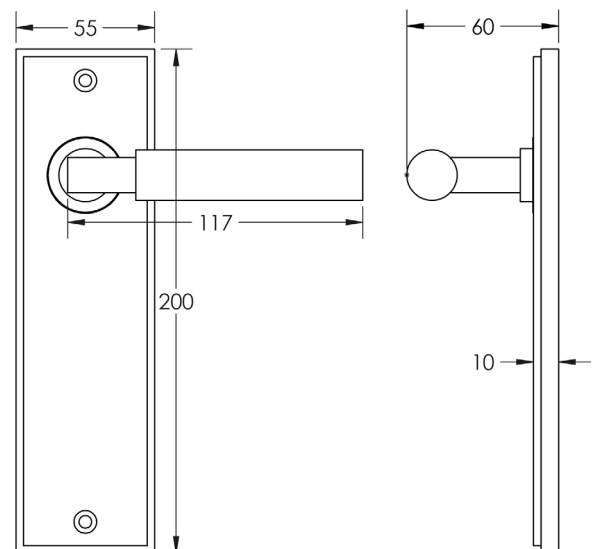

CODE

BUR30KIT320

DESCRIPTION

Lever On Plate

STANDARDS

PRODUCT SPECIFICATION

- 38mm centres
- Sprung
- Latch plate
- Grade 4 corrosion
- Matt lacquered solid brass
- Back to back fixing recommended
- Suitable for doors 35-55mm

TECHNICAL DRAWING

FINISHES

- Satin Nickel