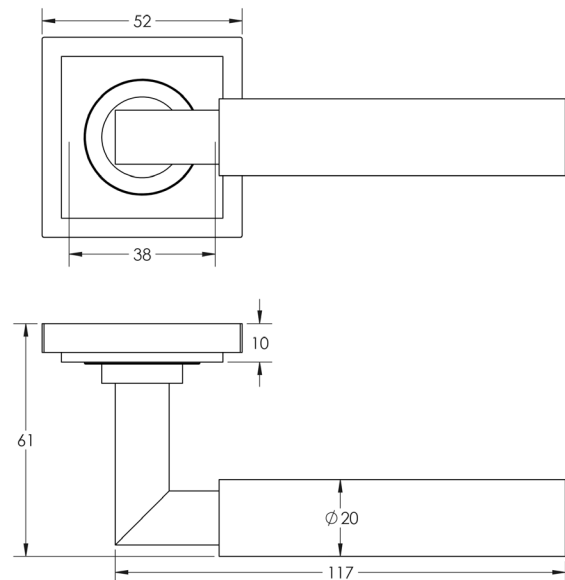

CODE

BUR30KIT319

DESCRIPTION

Lever On Rose

STANDARDS

PRODUCT SPECIFICATION

- 38mm centres
- Sprung
- Square stepped rose
- Grade 4 corrosion
- Matt lacquered solid brass
- Back to back fixing recommended
- Suitable for doors 35-55mm

TECHNICAL DRAWING

FINISHES

- Satin Nickel