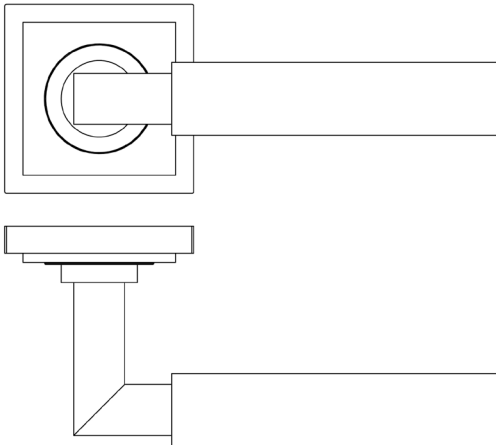

CODE

BUR30KIT319

DESCRIPTION

Lever On Rose

STANDARDS

PRODUCT SPECIFICATION

- 38mm centres
- Sprung
- Square stepped rose
- Grade 4 corrosion
- Matt lacquered solid brass
- Back to back fixing recommended
- Suitable for doors 35-55mm

TECHNICAL DRAWING

FINISHES

- Satin Nickel