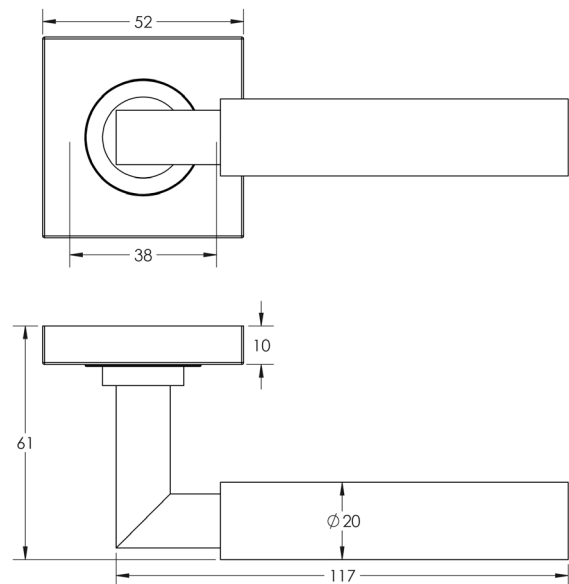

CODE

BUR30KIT318

DESCRIPTION

Lever On Rose

STANDARDS

PRODUCT SPECIFICATION

- 38mm centres
- Sprung
- Square plain rose
- Grade 4 corrosion
- Matt lacquered solid brass
- Back to back fixing recommended
- Suitable for doors 35-55mm

TECHNICAL DRAWING

FINISHES

- Satin Nickel