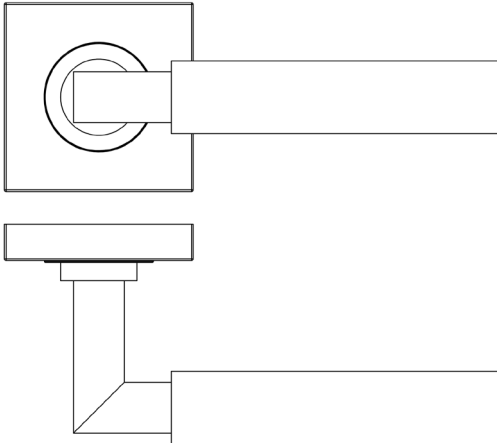

CODE

BUR30KIT318

DESCRIPTION

Lever On Rose

STANDARDS

PRODUCT SPECIFICATION

- 38mm centres
- Sprung
- Square plain rose
- Grade 4 corrosion
- Matt lacquered solid brass
- Back to back fixing recommended
- Suitable for doors 35-55mm

TECHNICAL DRAWING

FINISHES

- Satin Nickel