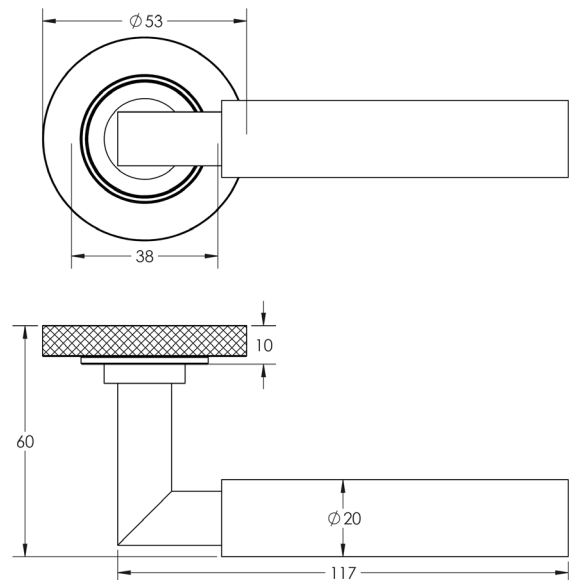

CODE

BUR30KIT317

DESCRIPTION

Lever On Rose

STANDARDS

PRODUCT SPECIFICATION

- 38mm centres
- Sprung
- Knurled rose
- Grade 4 corrosion
- Matt lacquered solid brass
- Back to back fixing recommended
- Suitable for doors 35-55mm

TECHNICAL DRAWING

FINISHES

- Satin Nickel