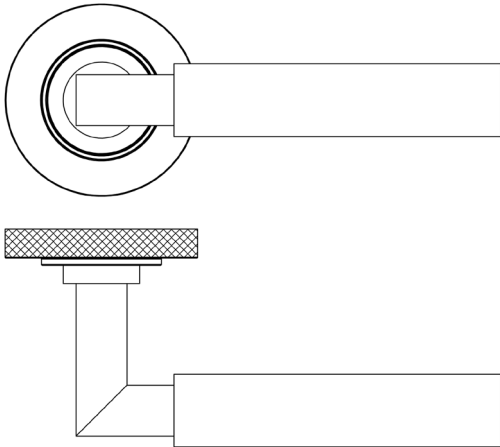

CODE

BUR30KIT317

DESCRIPTION

Lever On Rose

STANDARDS

PRODUCT SPECIFICATION

- 38mm centres
- Sprung
- Knurled rose
- Grade 4 corrosion
- Matt lacquered solid brass
- Back to back fixing recommended
- Suitable for doors 35-55mm

TECHNICAL DRAWING

FINISHES

- Satin Nickel