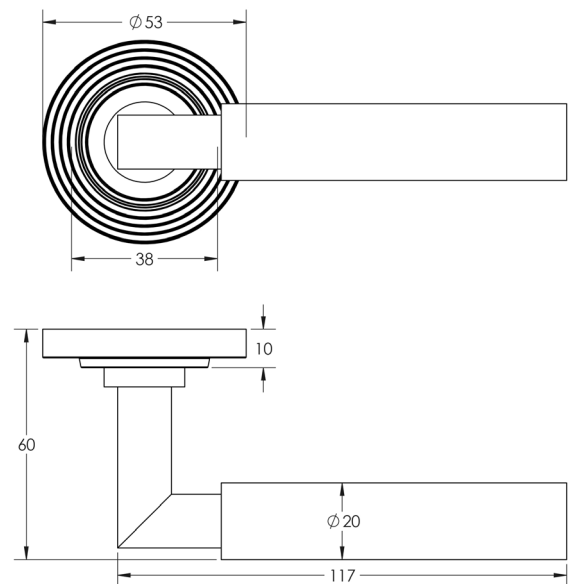

CODE

BUR30KIT316

DESCRIPTION

Lever On Rose

STANDARDS

PRODUCT SPECIFICATION

- 38mm centres
- Sprung
- Reeded rose
- Grade 4 corrosion
- Matt lacquered solid brass
- Back to back fixing recommended
- Suitable for doors 35-55mm

TECHNICAL DRAWING

FINISHES

- Satin Nickel