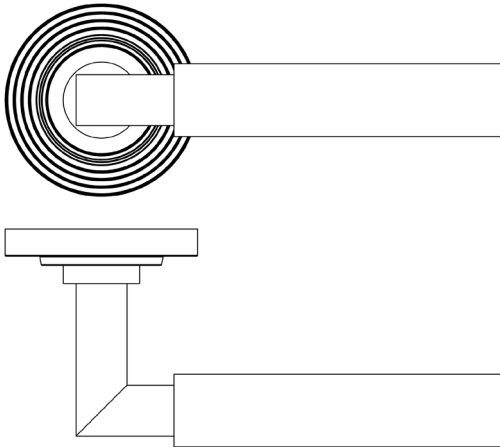

CODE

BUR30KIT316

DESCRIPTION

Lever On Rose

STANDARDS

PRODUCT SPECIFICATION

- 38mm centres
- Sprung
- Reeded rose
- Grade 4 corrosion
- Matt lacquered solid brass
- Back to back fixing recommended
- Suitable for doors 35-55mm

TECHNICAL DRAWING

FINISHES

- Satin Nickel