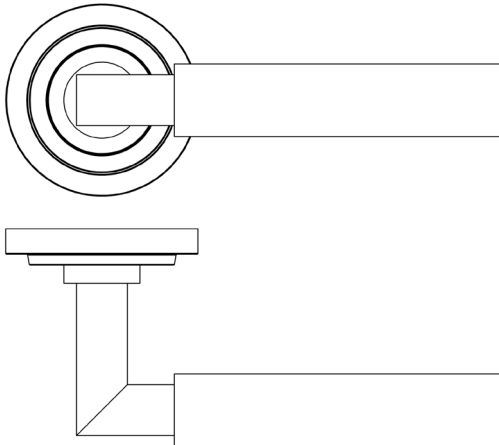

### CODE

**BUR30KIT315**

### DESCRIPTION

**Lever On Rose**

### PRODUCT SPECIFICATION

- 38mm centres
- Sprung
- Stepped rose
- Grade 4 corrosion
- Matt lacquered solid brass
- Back to back fixing recommended
- Suitable for doors 35-55mm