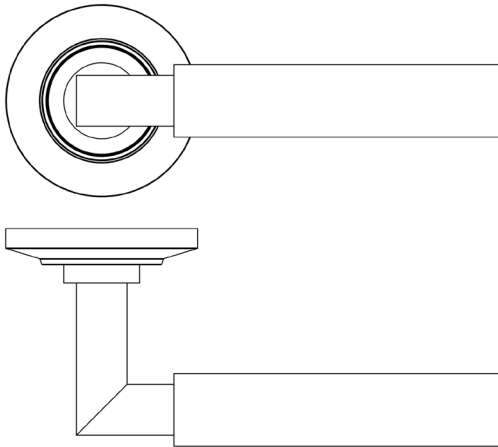

CODE

BUR30KIT314

DESCRIPTION

Lever On Rose

STANDARDS

PRODUCT SPECIFICATION

- 38mm centres
- Sprung
- Chamfered rose
- Grade 4 corrosion
- Matt lacquered solid brass
- Back to back fixing recommended
- Suitable for doors 35-55mm

TECHNICAL DRAWING

FINISHES

- Satin Nickel