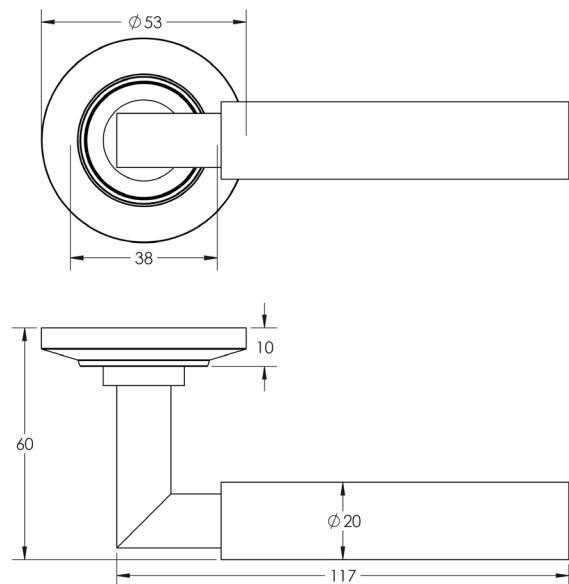

CODE

BUR30KIT314

DESCRIPTION

Lever On Rose

STANDARDS

PRODUCT SPECIFICATION

- 38mm centres
- Sprung
- Chamfered rose
- Grade 4 corrosion
- Matt lacquered solid brass
- Back to back fixing recommended
- Suitable for doors 35-55mm

TECHNICAL DRAWING

FINISHES

- Satin Nickel