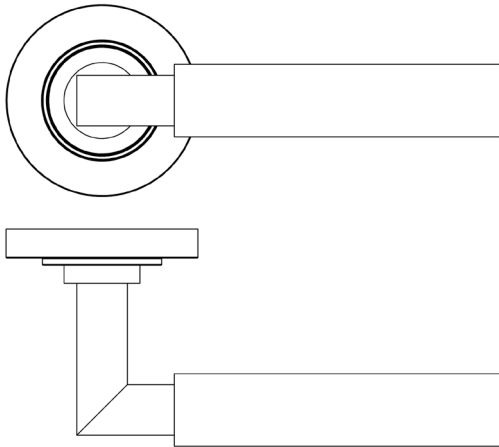

CODE

BUR30KIT313

DESCRIPTION

Lever On Rose

STANDARDS

PRODUCT SPECIFICATION

- 38mm centres
- Sprung
- Plain rose
- Grade 4 corrosion
- Matt lacquered solid brass
- Back to back fixing recommended
- Suitable for doors 35-55mm

TECHNICAL DRAWING

FINISHES

- Satin Nickel