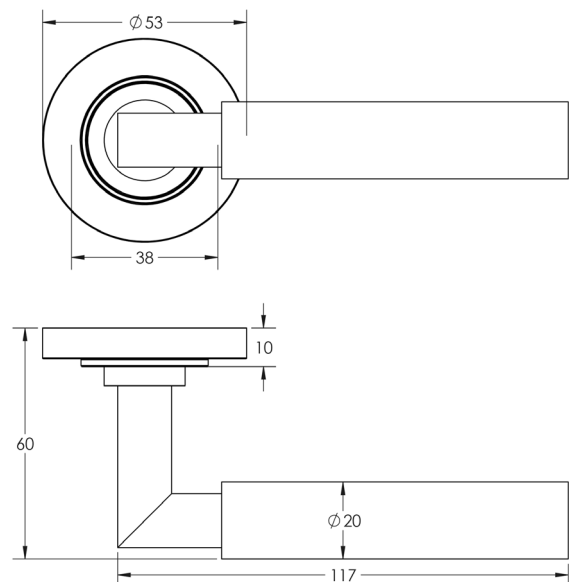

CODE

BUR30KIT313

DESCRIPTION

Lever On Rose

STANDARDS

PRODUCT SPECIFICATION

- 38mm centres
- Sprung
- Plain rose
- Grade 4 corrosion
- Matt lacquered solid brass
- Back to back fixing recommended
- Suitable for doors 35-55mm

TECHNICAL DRAWING

FINISHES

- Satin Nickel