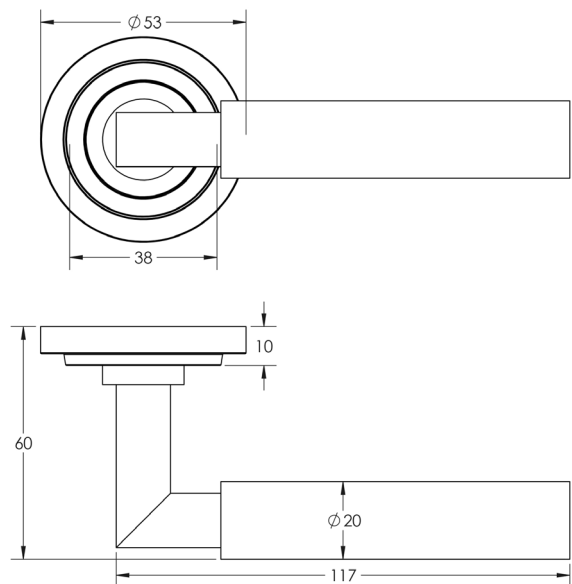

CODE

BUR30KIT3

DESCRIPTION

Lever On Rose

STANDARDS

PRODUCT SPECIFICATION

- 38mm centres
- Sprung
- Stepped rose
- Grade 4 corrosion
- Matt lacquered solid brass
- Back to back fixing recommended
- Suitable for doors 35-55mm

TECHNICAL DRAWING

FINISHES

- Antique Brass