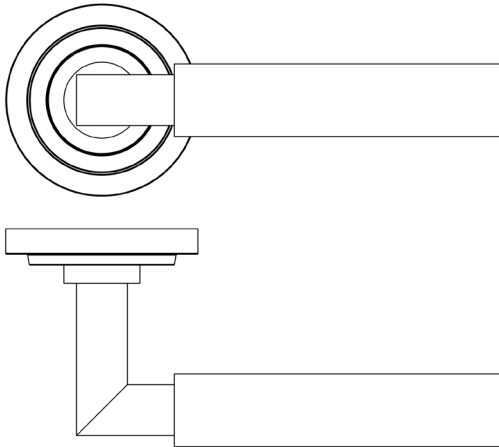

CODE

BUR30KIT3

DESCRIPTION

Lever On Rose

STANDARDS

PRODUCT SPECIFICATION

- 38mm centres
- Sprung
- Stepped rose
- Grade 4 corrosion
- Matt lacquered solid brass
- Back to back fixing recommended
- Suitable for doors 35-55mm

TECHNICAL DRAWING

FINISHES

- Antique Brass