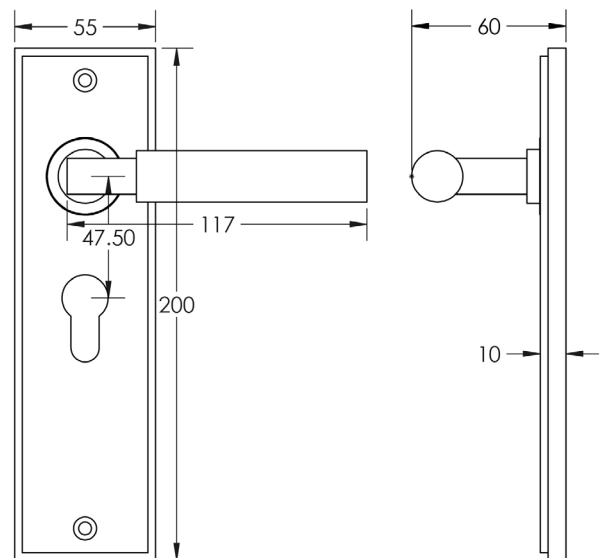

CODE

BUR30KIT245

DESCRIPTION

Lever On Plate

STANDARDS

PRODUCT SPECIFICATION

- 38mm centres
- Sprung
- Euro lock plate
- Grade 4 corrosion
- Matt lacquered solid brass
- Back to back fixing recommended
- Suitable for doors 35-55mm

TECHNICAL DRAWING

FINISHES

- Satin Brass