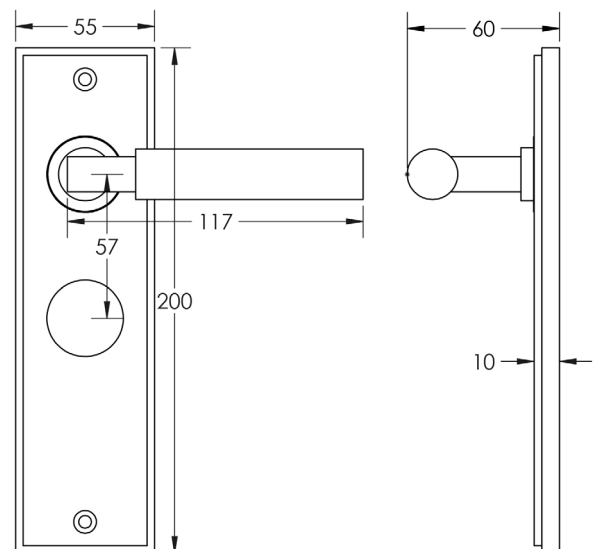

TECHNICAL DRAWING