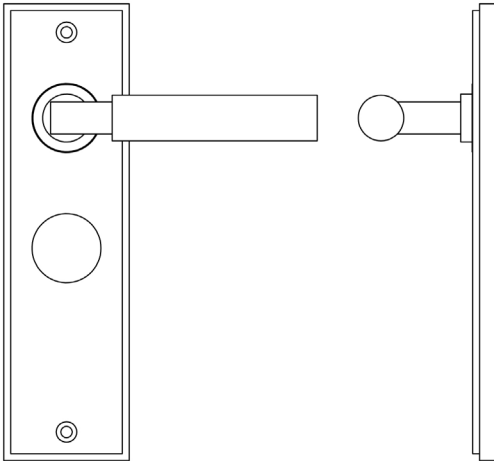

### CODE

**BUR30KIT244**

### DESCRIPTION

**Lever On Plate**

### PRODUCT SPECIFICATION

- 38mm centres
- Sprung
- Bathroom plate
- Grade 4 corrosion
- Matt lacquered solid brass
- Back to back fixing recommended
- Suitable for doors 35-55mm