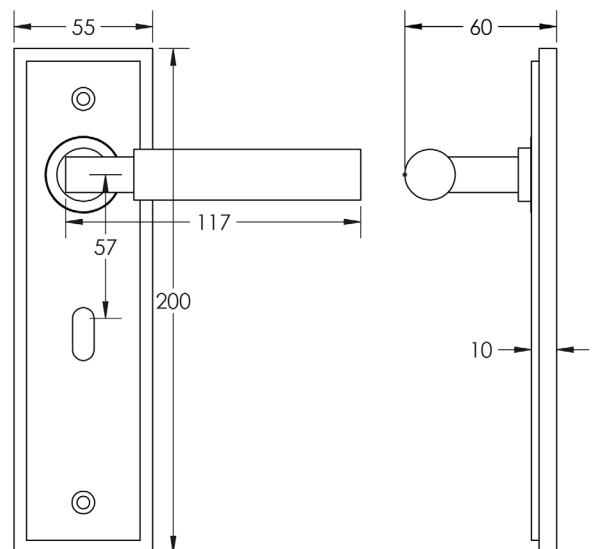

CODE

BUR30KIT243

DESCRIPTION

Lever On Plate

STANDARDS

PRODUCT SPECIFICATION

- 38mm centres
- Sprung
- Lock plate
- Grade 4 corrosion
- Matt lacquered solid brass
- Back to back fixing recommended
- Suitable for doors 35-55mm

TECHNICAL DRAWING

FINISHES

- Satin Brass