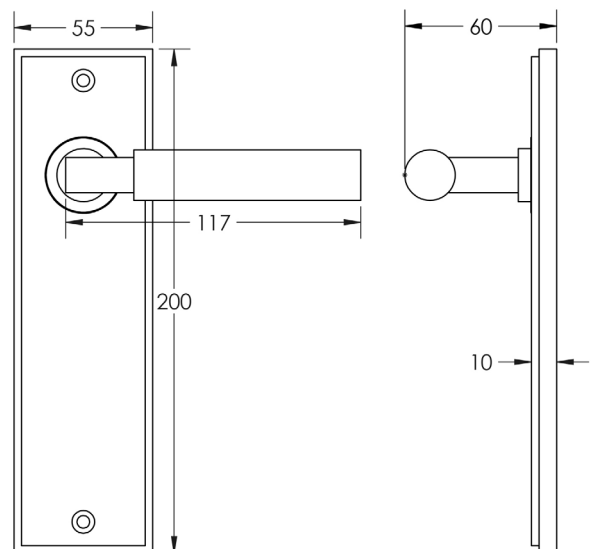

CODE

BUR30KIT242

DESCRIPTION

Lever On Plate

STANDARDS

PRODUCT SPECIFICATION

- 38mm centres
- Sprung
- Latch plate
- Grade 4 corrosion
- Matt lacquered solid brass
- Back to back fixing recommended
- Suitable for doors 35-55mm

TECHNICAL DRAWING

FINISHES

- Satin Brass