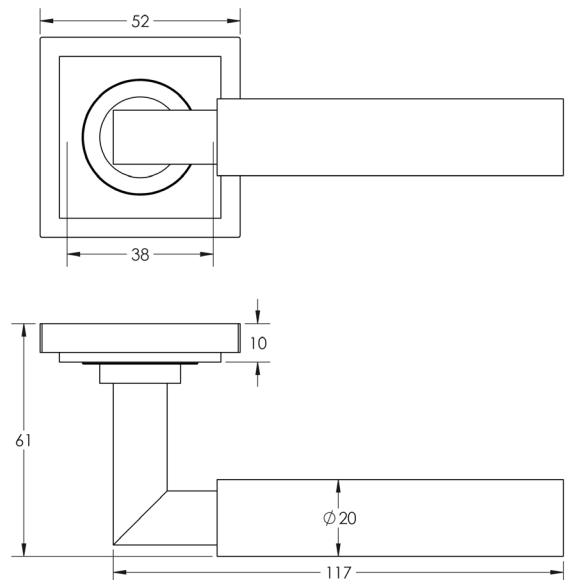

CODE

BUR30KIT241

DESCRIPTION

Lever On Rose

STANDARDS

PRODUCT SPECIFICATION

- 38mm centres
- Sprung
- Square stepped rose
- Grade 4 corrosion
- Matt lacquered solid brass
- Back to back fixing recommended
- Suitable for doors 35-55mm

TECHNICAL DRAWING

FINISHES

- Satin Brass