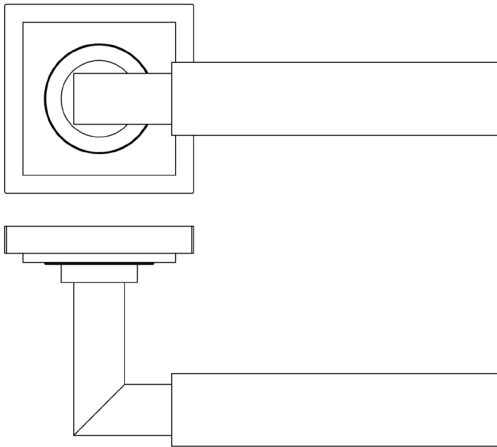

CODE

BUR30KIT241

DESCRIPTION

Lever On Rose

STANDARDS

PRODUCT SPECIFICATION

- 38mm centres
- Sprung
- Square stepped rose
- Grade 4 corrosion
- Matt lacquered solid brass
- Back to back fixing recommended
- Suitable for doors 35-55mm

TECHNICAL DRAWING

FINISHES

- Satin Brass