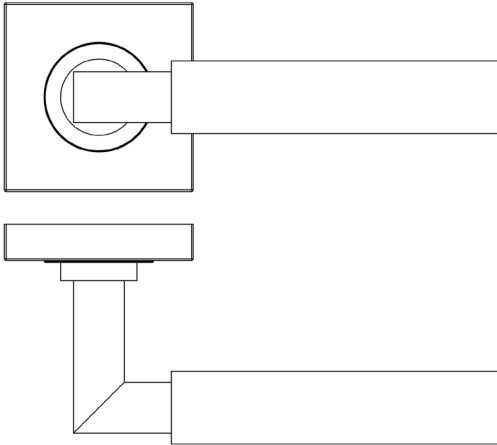

### CODE

**BUR30KIT240**

### DESCRIPTION

**Lever On Rose**

### PRODUCT SPECIFICATION

- 38mm centres
- Sprung
- Square plain rose
- Grade 4 corrosion
- Matt lacquered solid brass
- Back to back fixing recommended
- Suitable for doors 35-55mm