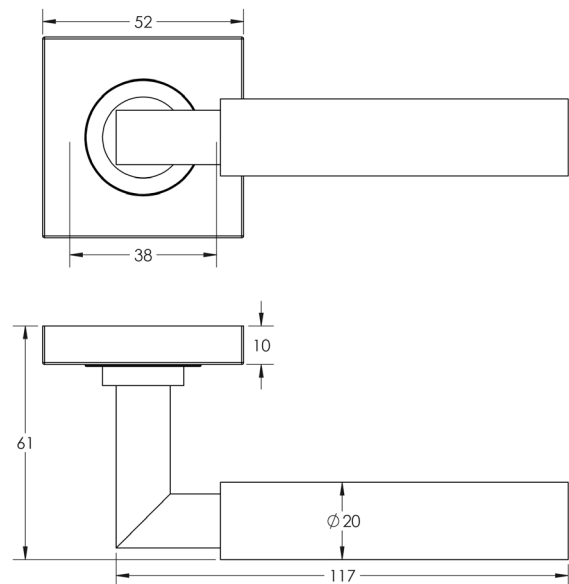

TECHNICAL DRAWING