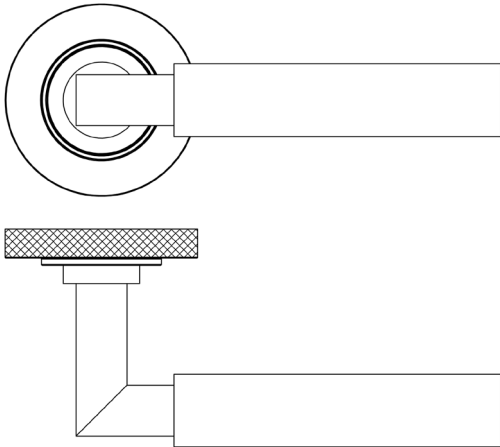

CODE

BUR30KIT239

DESCRIPTION

Lever On Rose

STANDARDS

PRODUCT SPECIFICATION

- 38mm centres
- Sprung
- Knurled rose
- Grade 4 corrosion
- Matt lacquered solid brass
- Back to back fixing recommended
- Suitable for doors 35-55mm

TECHNICAL DRAWING

FINISHES

- Satin Brass