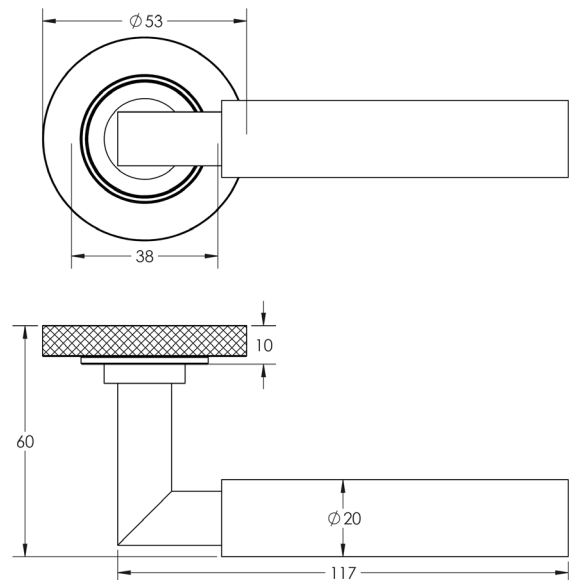

CODE

BUR30KIT239

DESCRIPTION

Lever On Rose

STANDARDS

PRODUCT SPECIFICATION

- 38mm centres
- Sprung
- Knurled rose
- Grade 4 corrosion
- Matt lacquered solid brass
- Back to back fixing recommended
- Suitable for doors 35-55mm

TECHNICAL DRAWING

FINISHES

- Satin Brass