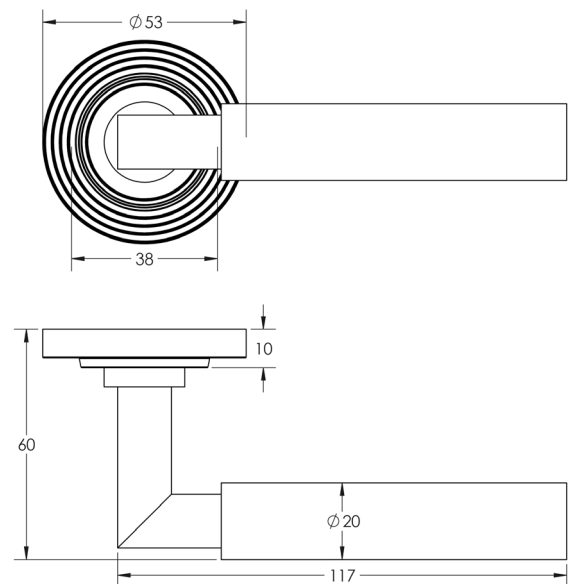

CODE

BUR30KIT238

DESCRIPTION

Lever On Rose

STANDARDS

PRODUCT SPECIFICATION

- 38mm centres
- Sprung
- Reeded rose
- Grade 4 corrosion
- Matt lacquered solid brass
- Back to back fixing recommended
- Suitable for doors 35-55mm

TECHNICAL DRAWING

FINISHES

- Satin Brass