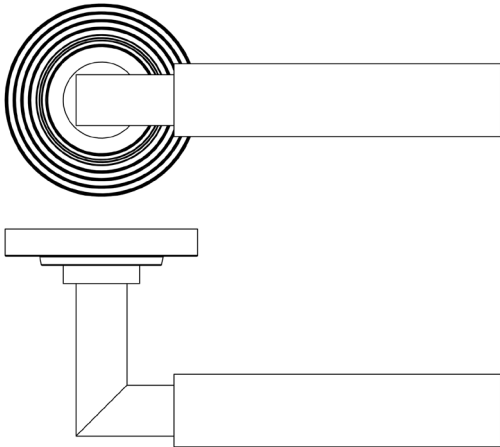

CODE

BUR30KIT238

DESCRIPTION

Lever On Rose

STANDARDS

PRODUCT SPECIFICATION

- 38mm centres
- Sprung
- Reeded rose
- Grade 4 corrosion
- Matt lacquered solid brass
- Back to back fixing recommended
- Suitable for doors 35-55mm

TECHNICAL DRAWING

FINISHES

- Satin Brass