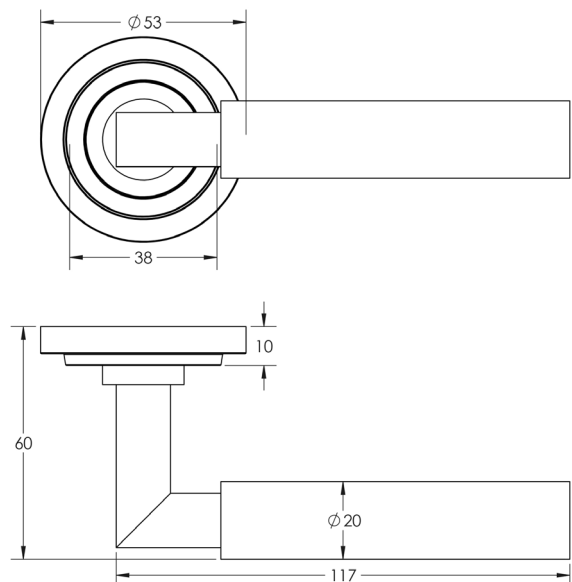

TECHNICAL DRAWING