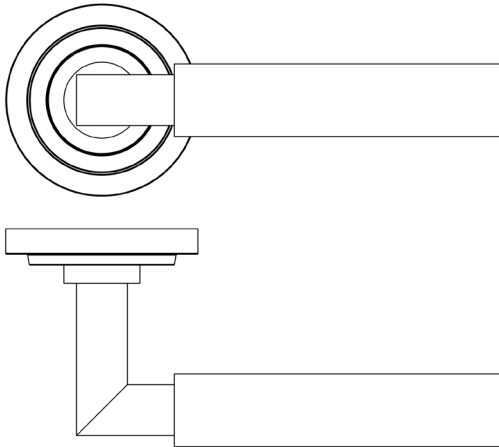

### CODE

**BUR30KIT237**

### DESCRIPTION

**Lever On Rose**

### PRODUCT SPECIFICATION

- 38mm centres
- Sprung
- Stepped rose
- Grade 4 corrosion
- Matt lacquered solid brass
- Back to back fixing recommended
- Suitable for doors 35-55mm