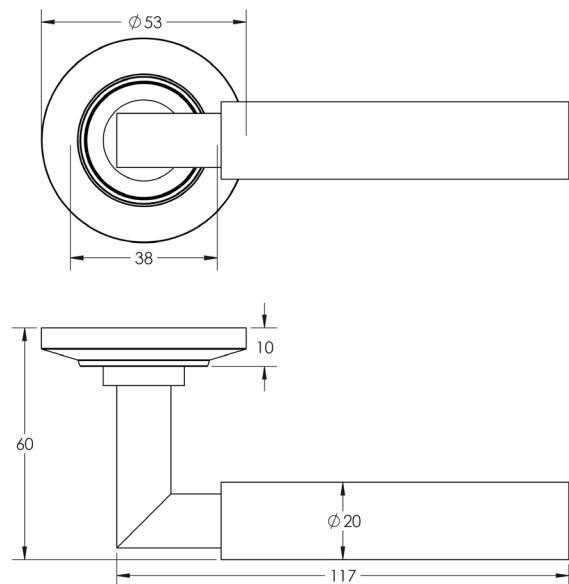

CODE

BUR30KIT236

DESCRIPTION

Lever On Rose

STANDARDS

PRODUCT SPECIFICATION

- 38mm centres
- Sprung
- Chamfered rose
- Grade 4 corrosion
- Matt lacquered solid brass
- Back to back fixing recommended
- Suitable for doors 35-55mm

TECHNICAL DRAWING

FINISHES

- Satin Brass