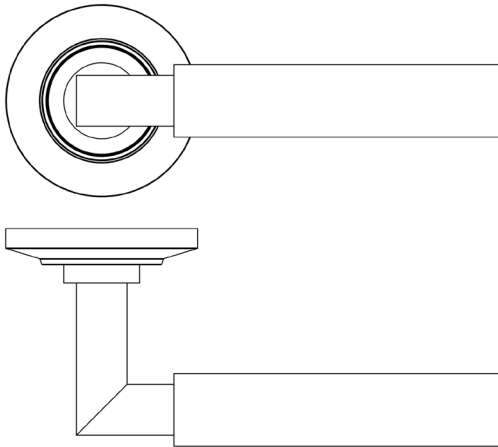

CODE

BUR30KIT236

DESCRIPTION

Lever On Rose

STANDARDS

PRODUCT SPECIFICATION

- 38mm centres
- Sprung
- Chamfered rose
- Grade 4 corrosion
- Matt lacquered solid brass
- Back to back fixing recommended
- Suitable for doors 35-55mm

TECHNICAL DRAWING

FINISHES

- Satin Brass