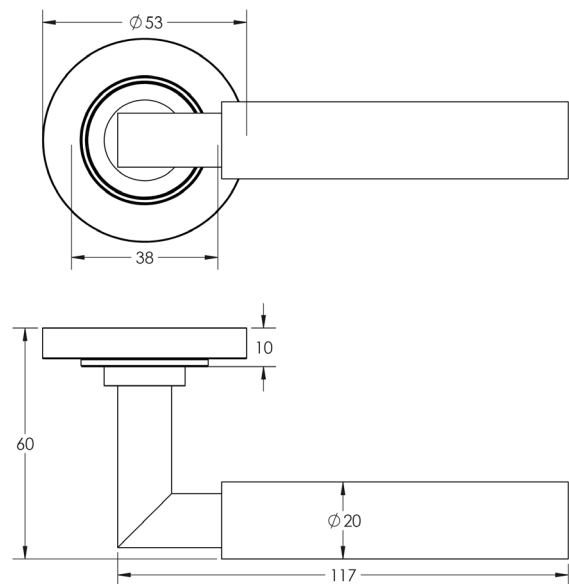

TECHNICAL DRAWING