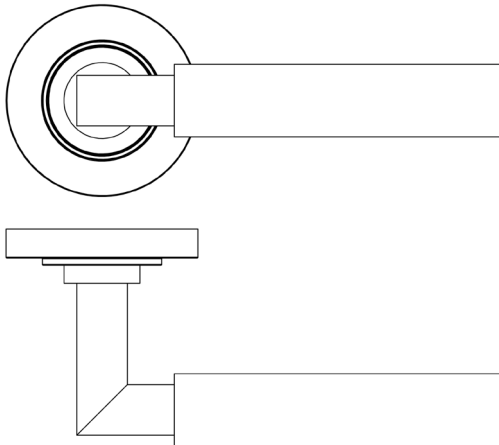

### CODE

**BUR30KIT235**

### DESCRIPTION

**Lever On Rose**

### PRODUCT SPECIFICATION

- 38mm centres
- Sprung
- Plain rose
- Grade 4 corrosion
- Matt lacquered solid brass
- Back to back fixing recommended
- Suitable for doors 35-55mm