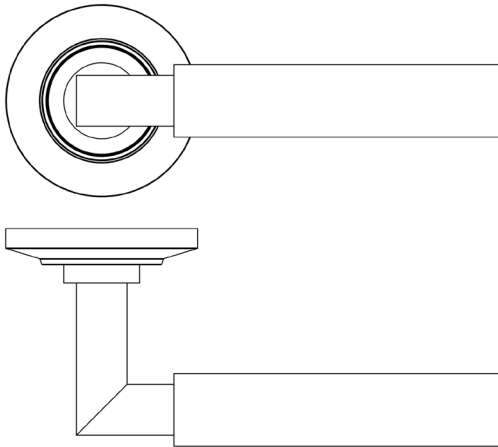

### CODE

**BUR30KIT2**

### DESCRIPTION

**Lever On Rose**

### PRODUCT SPECIFICATION

- 38mm centres
- Sprung
- Chamfered rose
- Grade 4 corrosion
- Matt lacquered solid brass
- Back to back fixing recommended
- Suitable for doors 35-55mm