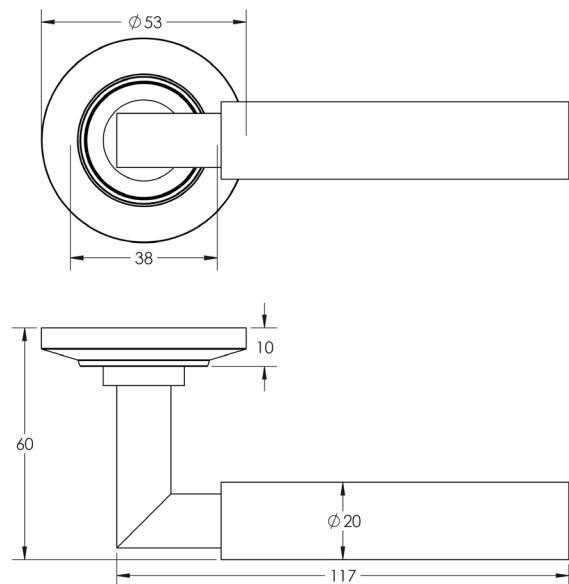

TECHNICAL DRAWING