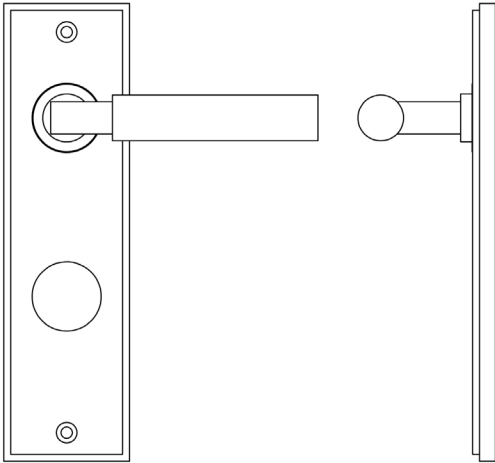

### CODE

**BUR30KIT169**

### DESCRIPTION

**Lever On Plate**

### PRODUCT SPECIFICATION

- 38mm centres
- Sprung
- Din bathroom plate
- Grade 4 corrosion
- Matt lacquered solid brass
- Back to back fixing recommended
- Suitable for doors 35-55mm