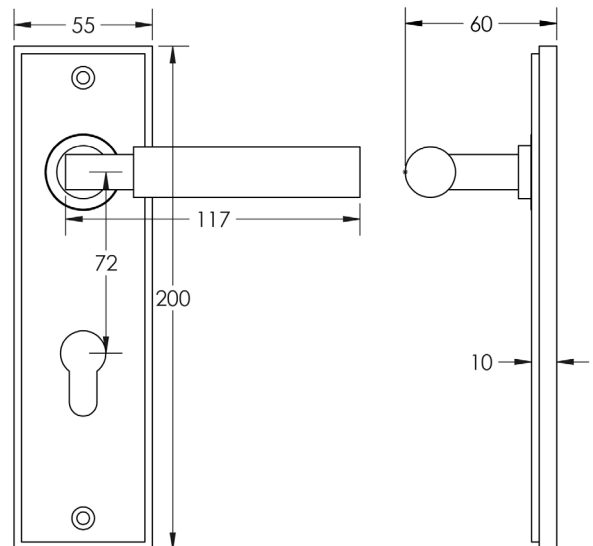

CODE

BUR30KIT168

DESCRIPTION

Lever On Plate

STANDARDS

PRODUCT SPECIFICATION

- 38mm centres
- Sprung
- Din euro lock plate
- Grade 4 corrosion
- Matt lacquered solid brass
- Back to back fixing recommended
- Suitable for doors 35-55mm

TECHNICAL DRAWING

FINISHES

- Polished Nickel