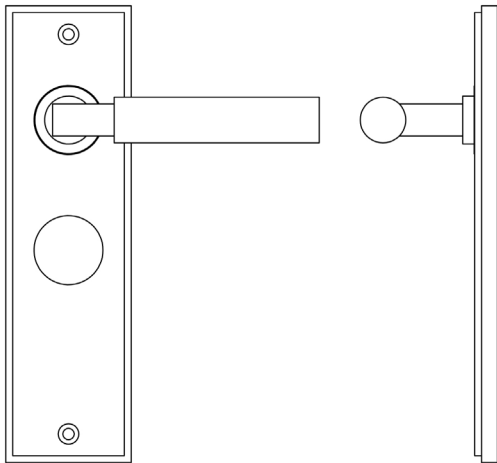

### CODE

**BUR30KIT166**

### DESCRIPTION

**Lever On Plate**

### PRODUCT SPECIFICATION

- 38mm centres
- Sprung
- Bathroom plate
- Grade 4 corrosion
- Matt lacquered solid brass
- Back to back fixing recommended
- Suitable for doors 35-55mm