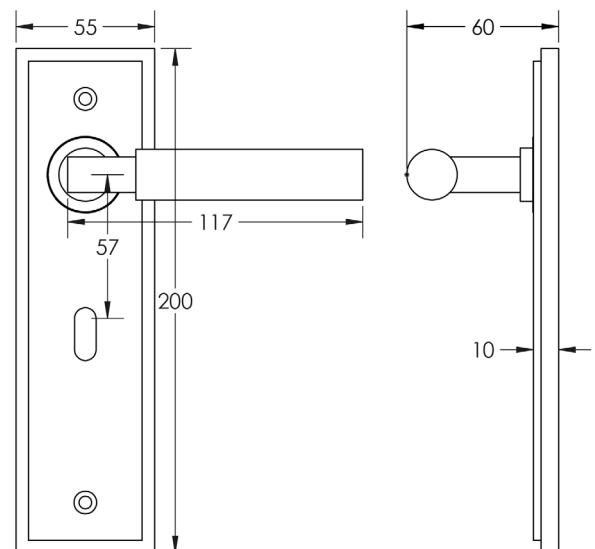

CODE

BUR30KIT165

DESCRIPTION

Lever On Plate

STANDARDS

PRODUCT SPECIFICATION

- 38mm centres
- Sprung
- Lock plate
- Grade 4 corrosion
- Matt lacquered solid brass
- Back to back fixing recommended
- Suitable for doors 35-55mm

TECHNICAL DRAWING

FINISHES

- Polished Nickel