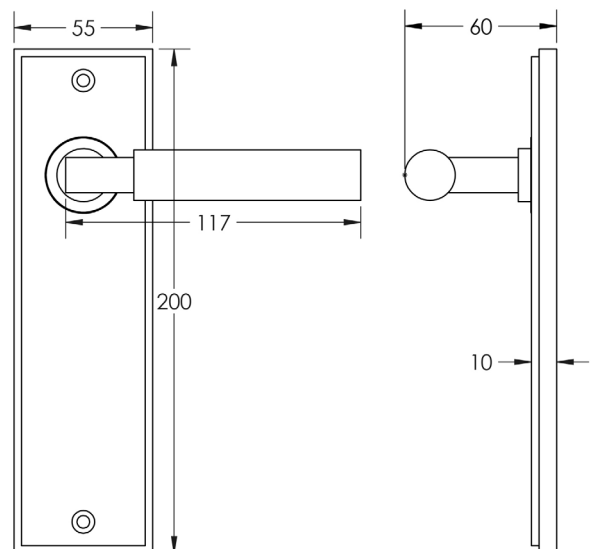

CODE

BUR30KIT164

DESCRIPTION

Lever On Plate

STANDARDS

PRODUCT SPECIFICATION

- 38mm centres
- Sprung
- Latch plate
- Grade 4 corrosion
- Matt lacquered solid brass
- Back to back fixing recommended
- Suitable for doors 35-55mm

TECHNICAL DRAWING

FINISHES

- Polished Nickel