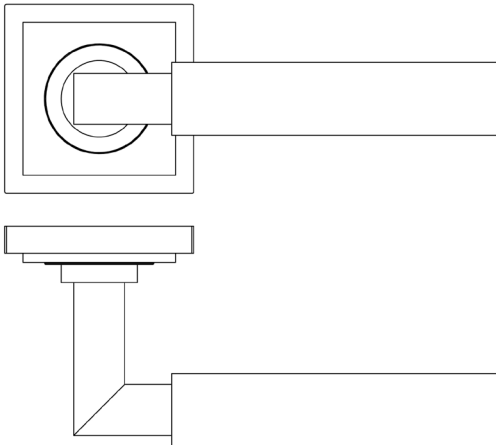

### CODE

**BUR30KIT163**

### DESCRIPTION

**Lever On Rose**

### PRODUCT SPECIFICATION

- 38mm centres
- Sprung
- Square stepped rose
- Grade 4 corrosion
- Matt lacquered solid brass
- Back to back fixing recommended
- Suitable for doors 35-55mm