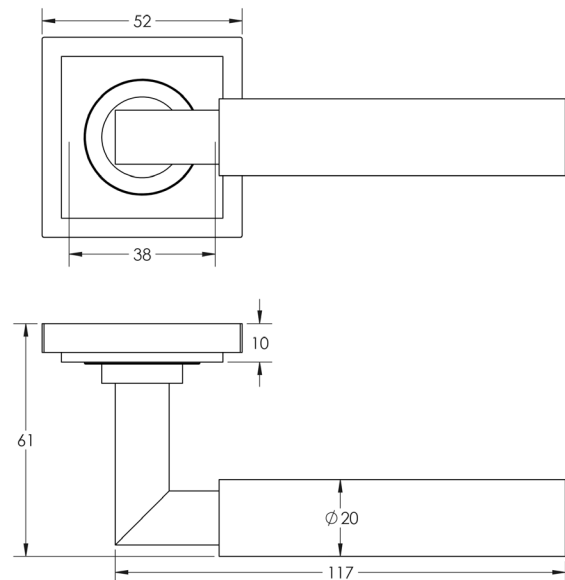

TECHNICAL DRAWING