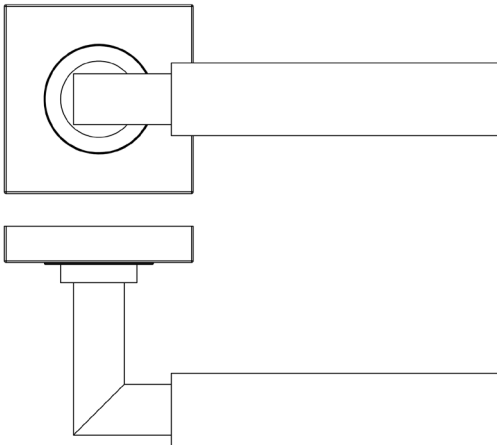

### CODE

**BUR30KIT162**

### DESCRIPTION

**Lever On Rose**

### PRODUCT SPECIFICATION

- 38mm centres
- Sprung
- Square plain rose
- Grade 4 corrosion
- Matt lacquered solid brass
- Back to back fixing recommended
- Suitable for doors 35-55mm