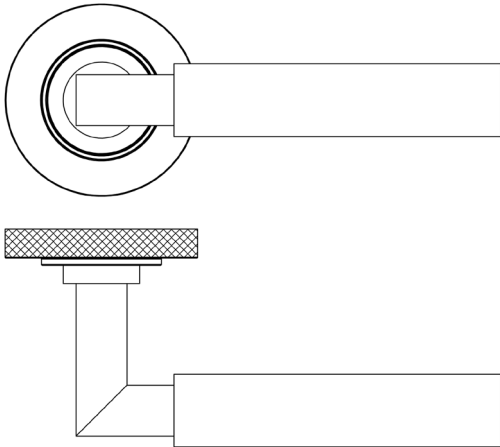

### CODE

**BUR30KIT161**

### DESCRIPTION

**Lever On Rose**

### PRODUCT SPECIFICATION

- 38mm centres
- Sprung
- Knurled rose
- Grade 4 corrosion
- Matt lacquered solid brass
- Back to back fixing recommended
- Suitable for doors 35-55mm