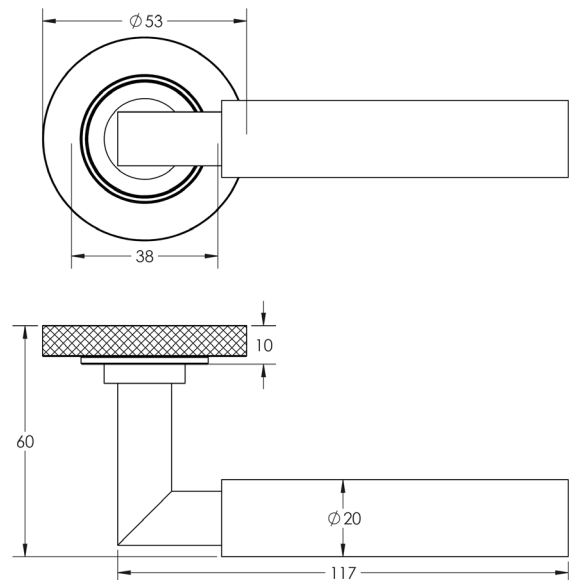

TECHNICAL DRAWING