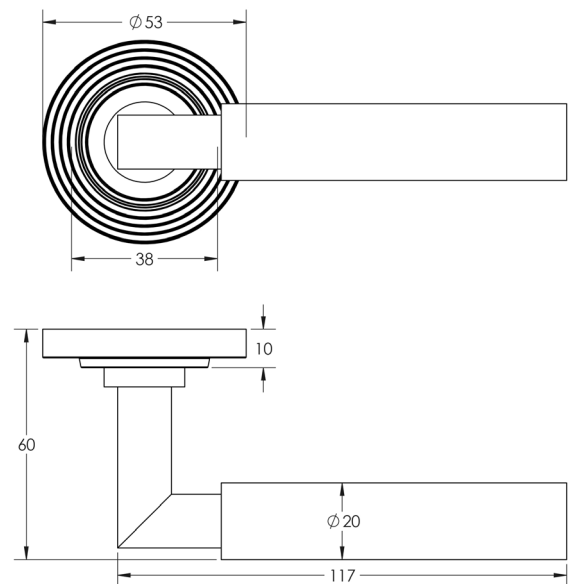

CODE

BUR30KIT160

DESCRIPTION

Lever On Rose

STANDARDS

PRODUCT SPECIFICATION

- 38mm centres
- Sprung
- Reeded rose
- Grade 4 corrosion
- Matt lacquered solid brass
- Back to back fixing recommended
- Suitable for doors 35-55mm

TECHNICAL DRAWING

FINISHES

- Polished Nickel