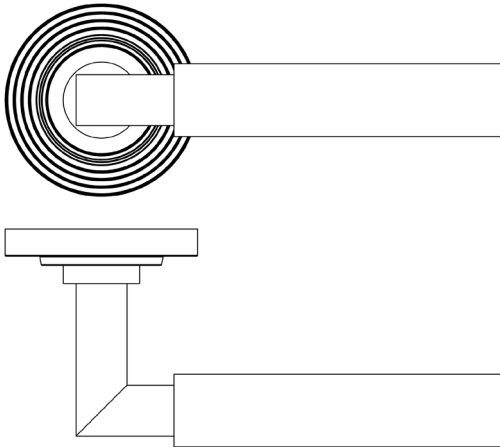

CODE

BUR30KIT160

DESCRIPTION

Lever On Rose

STANDARDS

PRODUCT SPECIFICATION

- 38mm centres
- Sprung
- Reeded rose
- Grade 4 corrosion
- Matt lacquered solid brass
- Back to back fixing recommended
- Suitable for doors 35-55mm

TECHNICAL DRAWING

FINISHES

- Polished Nickel