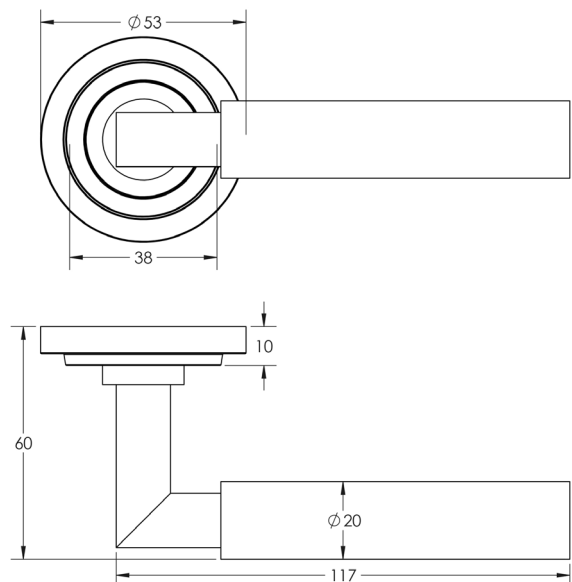

CODE

BUR30KIT159

DESCRIPTION

Lever On Rose

STANDARDS

PRODUCT SPECIFICATION

- 38mm centres
- Sprung
- Stepped rose
- Grade 4 corrosion
- Matt lacquered solid brass
- Back to back fixing recommended
- Suitable for doors 35-55mm

TECHNICAL DRAWING

FINISHES

- Polished Nickel