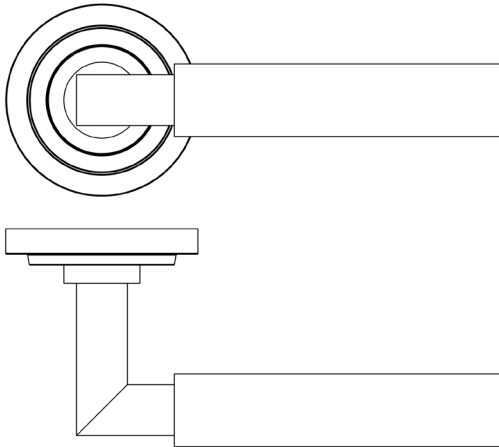

CODE

BUR30KIT159

DESCRIPTION

Lever On Rose

STANDARDS

PRODUCT SPECIFICATION

- 38mm centres
- Sprung
- Stepped rose
- Grade 4 corrosion
- Matt lacquered solid brass
- Back to back fixing recommended
- Suitable for doors 35-55mm

TECHNICAL DRAWING

FINISHES

- Polished Nickel