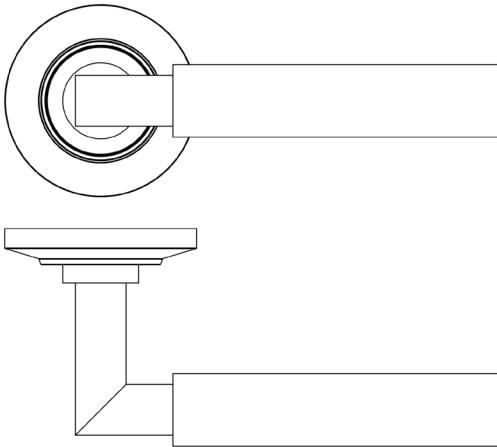

CODE

BUR30KIT158

DESCRIPTION

Lever On Rose

STANDARDS

PRODUCT SPECIFICATION

- 38mm centres
- Sprung
- Chamfered rose
- Grade 4 corrosion
- Matt lacquered solid brass
- Back to back fixing recommended
- Suitable for doors 35-55mm

TECHNICAL DRAWING

FINISHES

- Polished Nickel