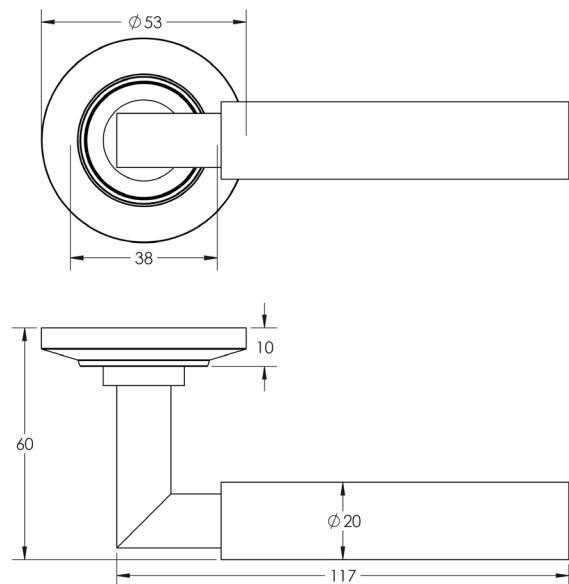

CODE

BUR30KIT158

DESCRIPTION

Lever On Rose

STANDARDS

PRODUCT SPECIFICATION

- 38mm centres
- Sprung
- Chamfered rose
- Grade 4 corrosion
- Matt lacquered solid brass
- Back to back fixing recommended
- Suitable for doors 35-55mm

TECHNICAL DRAWING

FINISHES

- Polished Nickel