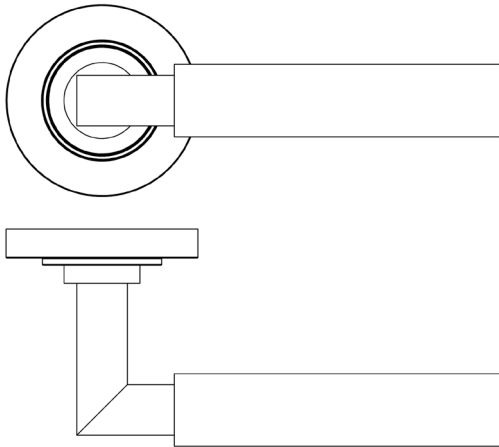

CODE

BUR30KIT157

DESCRIPTION

Lever On Rose

STANDARDS

PRODUCT SPECIFICATION

- 38mm centres
- Sprung
- Plain rose
- Grade 4 corrosion
- Matt lacquered solid brass
- Back to back fixing recommended
- Suitable for doors 35-55mm

TECHNICAL DRAWING

FINISHES

- Polished Nickel