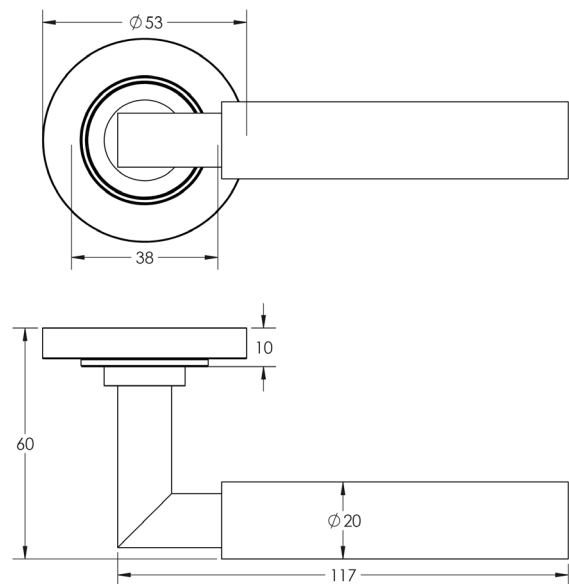

CODE

BUR30KIT157

DESCRIPTION

Lever On Rose

STANDARDS

PRODUCT SPECIFICATION

- 38mm centres
- Sprung
- Plain rose
- Grade 4 corrosion
- Matt lacquered solid brass
- Back to back fixing recommended
- Suitable for doors 35-55mm

TECHNICAL DRAWING

FINISHES

- Polished Nickel