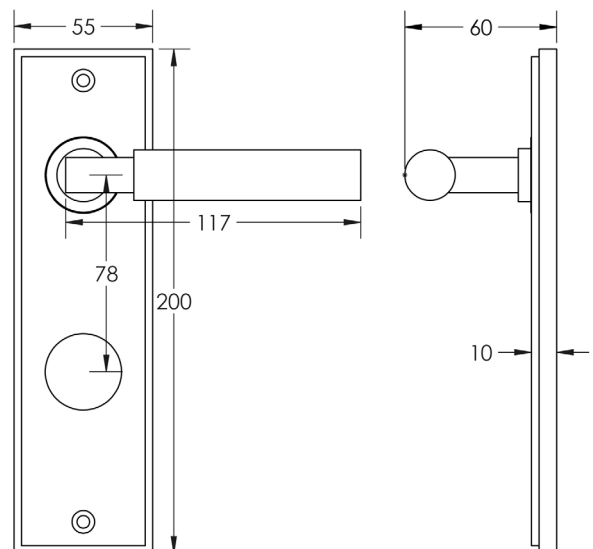

CODE

BUR30KIT13

DESCRIPTION

Lever On Plate

STANDARDS

PRODUCT SPECIFICATION

- 38mm centres
- Sprung
- Din bathroom plate
- Grade 4 corrosion
- Matt lacquered solid brass
- Back to back fixing recommended
- Suitable for doors 35-55mm

TECHNICAL DRAWING

FINISHES

- Antique Brass