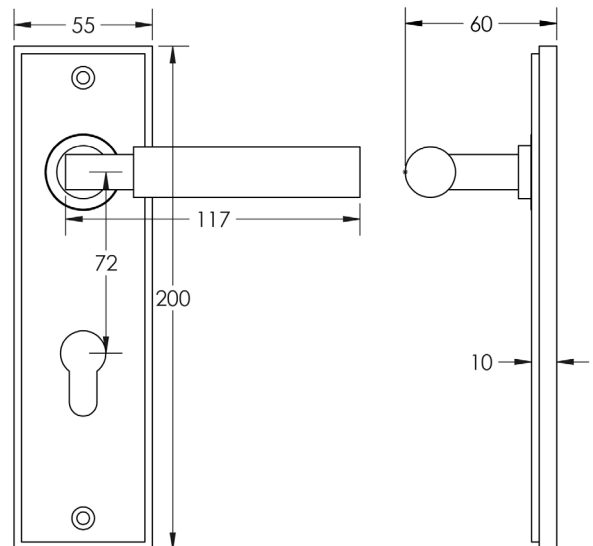

CODE

BUR30KIT12

DESCRIPTION

Lever On Plate

STANDARDS

PRODUCT SPECIFICATION

- 38mm centres
- Sprung
- Din euro lock plate
- Grade 4 corrosion
- Matt lacquered solid brass
- Back to back fixing recommended
- Suitable for doors 35-55mm

TECHNICAL DRAWING

FINISHES

- Antique Brass