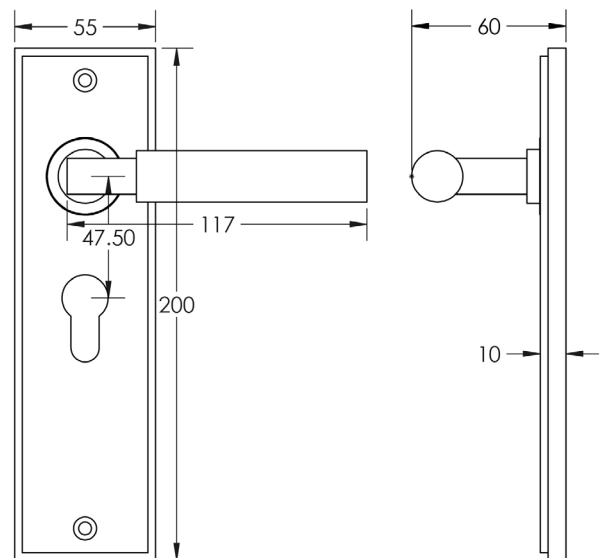

CODE

BUR30KIT11

DESCRIPTION

Lever On Plate

STANDARDS

PRODUCT SPECIFICATION

- 38mm centres
- Sprung
- Euro lock plate
- Grade 4 corrosion
- Matt lacquered solid brass
- Back to back fixing recommended
- Suitable for doors 35-55mm

TECHNICAL DRAWING

FINISHES

- Antique Brass