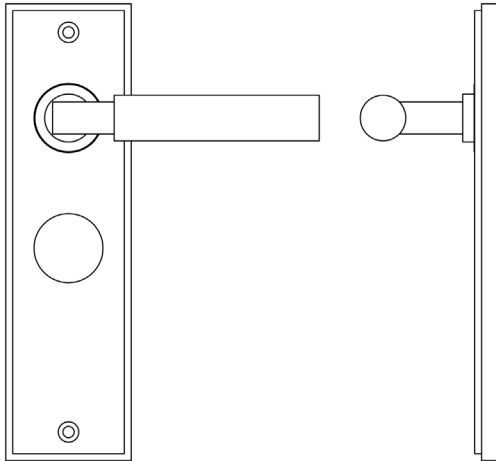

CODE

BUR30KIT10

DESCRIPTION

Lever On Plate

STANDARDS

PRODUCT SPECIFICATION

- 38mm centres
- Sprung
- Bathroom plate
- Grade 4 corrosion
- Matt lacquered solid brass
- Back to back fixing recommended
- Suitable for doors 35-55mm

TECHNICAL DRAWING

FINISHES

- Antique Brass