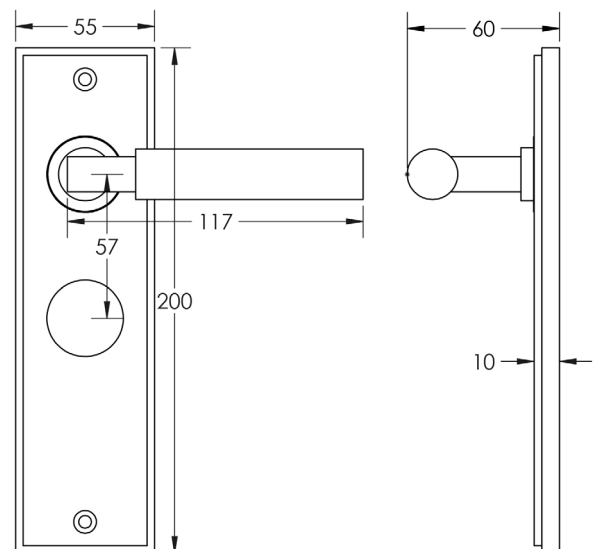

CODE

BUR30KIT10

DESCRIPTION

Lever On Plate

STANDARDS

PRODUCT SPECIFICATION

- 38mm centres
- Sprung
- Bathroom plate
- Grade 4 corrosion
- Matt lacquered solid brass
- Back to back fixing recommended
- Suitable for doors 35-55mm

TECHNICAL DRAWING

FINISHES

- Antique Brass