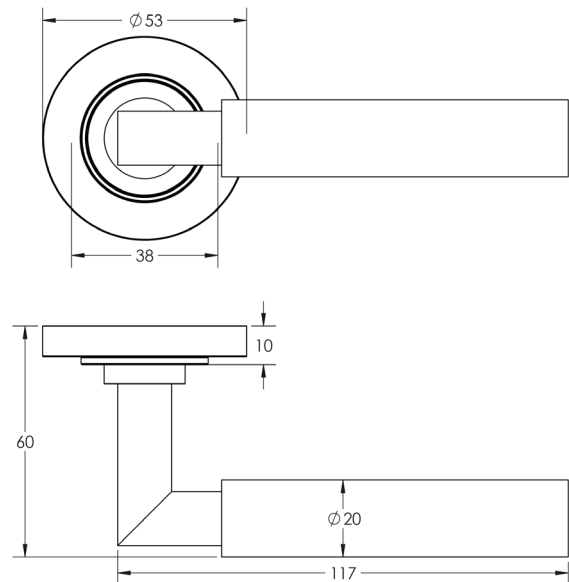

CODE

BUR30KIT1

DESCRIPTION

Lever On Rose

STANDARDS

PRODUCT SPECIFICATION

- 38mm centres
- Sprung
- Plain rose
- Grade 4 corrosion
- Matt lacquered solid brass
- Back to back fixing recommended
- Suitable for doors 35-55mm

TECHNICAL DRAWING

FINISHES

- Antique Brass