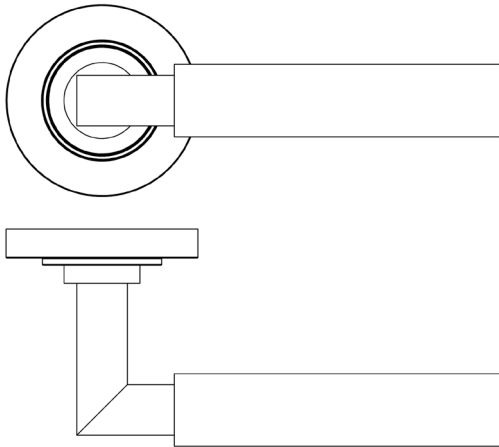

CODE

BUR30KIT1

DESCRIPTION

Lever On Rose

STANDARDS

PRODUCT SPECIFICATION

- 38mm centres
- Sprung
- Plain rose
- Grade 4 corrosion
- Matt lacquered solid brass
- Back to back fixing recommended
- Suitable for doors 35-55mm

TECHNICAL DRAWING

FINISHES

- Antique Brass