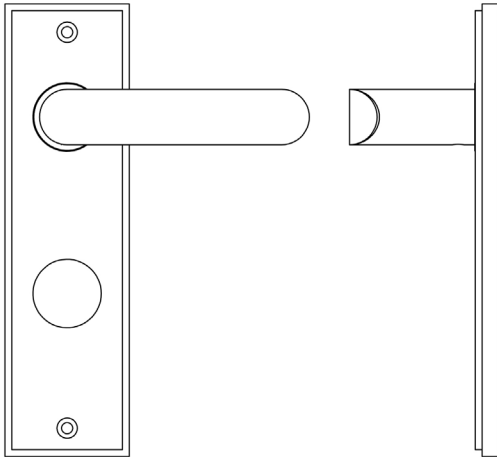

CODE

BUR25KIT91

DESCRIPTION

Lever On Plate

STANDARDS

PRODUCT SPECIFICATION

- 38mm centres
- Sprung
- Din bathroom plate
- Grade 4 corrosion
- Matt lacquered solid brass
- Back to back fixing recommended
- Suitable for doors 35-55mm

TECHNICAL DRAWING

FINISHES

- Dark Bronze