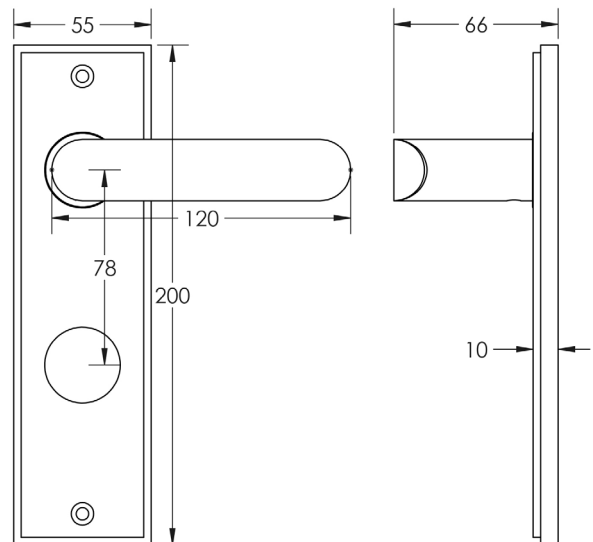

TECHNICAL DRAWING