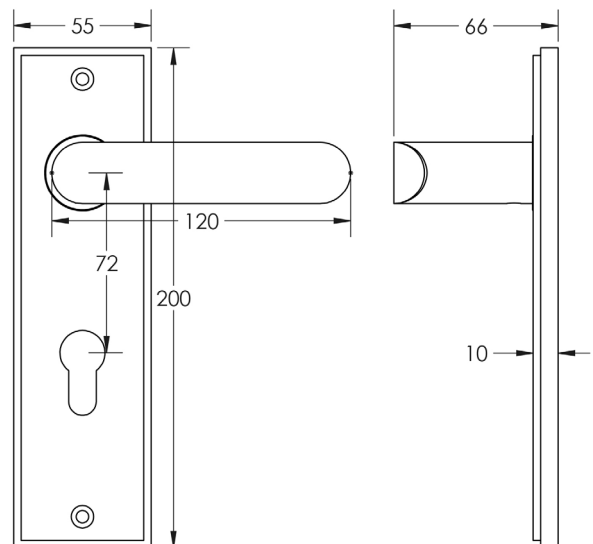

TECHNICAL DRAWING