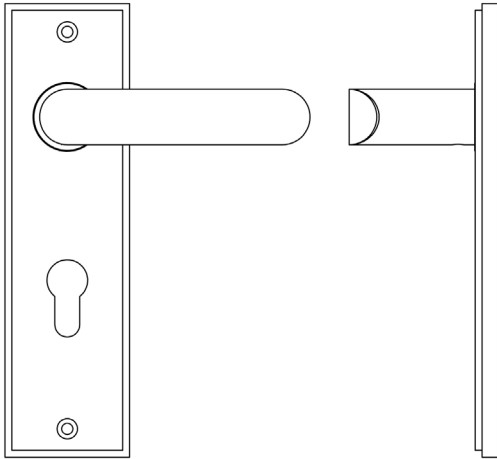

CODE

BUR25KIT90

DESCRIPTION

Lever On Plate

STANDARDS

PRODUCT SPECIFICATION

- 38mm centres
- Sprung
- Din euro lock plate
- Grade 4 corrosion
- Matt lacquered solid brass
- Back to back fixing recommended
- Suitable for doors 35-55mm

TECHNICAL DRAWING

FINISHES

- Dark Bronze