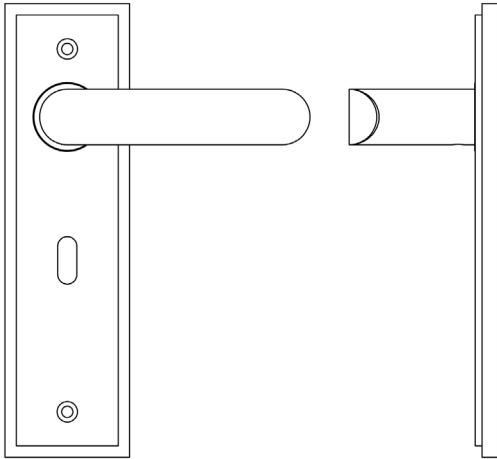

CODE

BUR25KIT9

DESCRIPTION

Lever On Plate

STANDARDS

PRODUCT SPECIFICATION

- 38mm centres
- Sprung
- Lock plate
- Grade 4 corrosion
- Matt lacquered solid brass
- Back to back fixing recommended
- Suitable for doors 35-55mm

TECHNICAL DRAWING

FINISHES

- Antique Brass