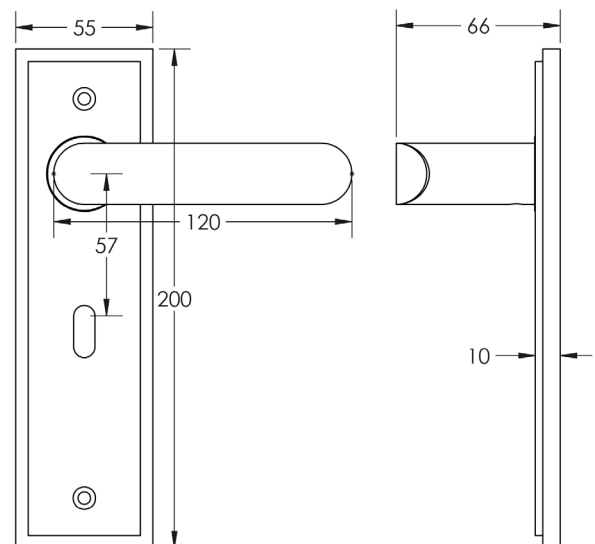

CODE

BUR25KIT9

DESCRIPTION

Lever On Plate

STANDARDS

PRODUCT SPECIFICATION

- 38mm centres
- Sprung
- Lock plate
- Grade 4 corrosion
- Matt lacquered solid brass
- Back to back fixing recommended
- Suitable for doors 35-55mm

TECHNICAL DRAWING

FINISHES

- Antique Brass