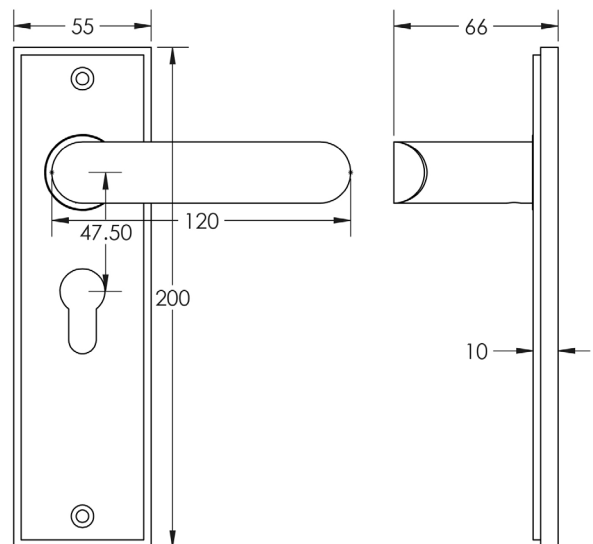

TECHNICAL DRAWING