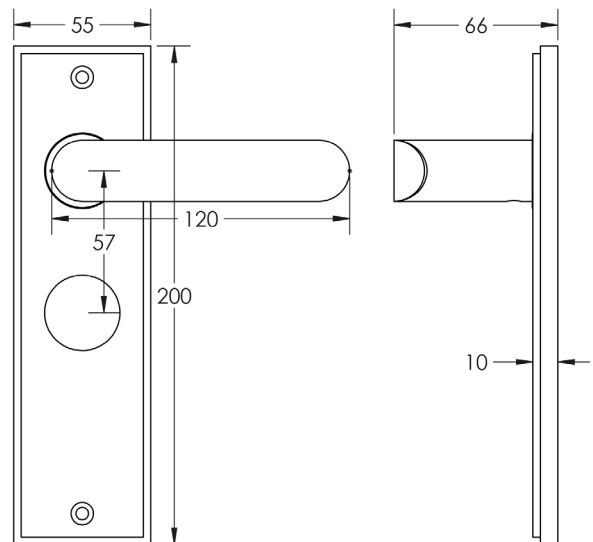

TECHNICAL DRAWING