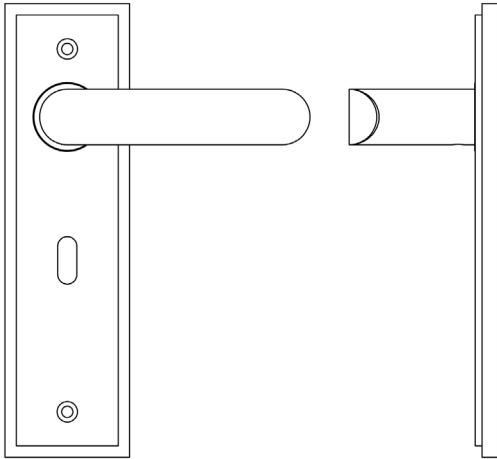

CODE

BUR25KIT87

DESCRIPTION

Lever On Plate

STANDARDS

PRODUCT SPECIFICATION

- 38mm centres
- Sprung
- Lock plate
- Grade 4 corrosion
- Matt lacquered solid brass
- Back to back fixing recommended
- Suitable for doors 35-55mm

TECHNICAL DRAWING

FINISHES

- Dark Bronze