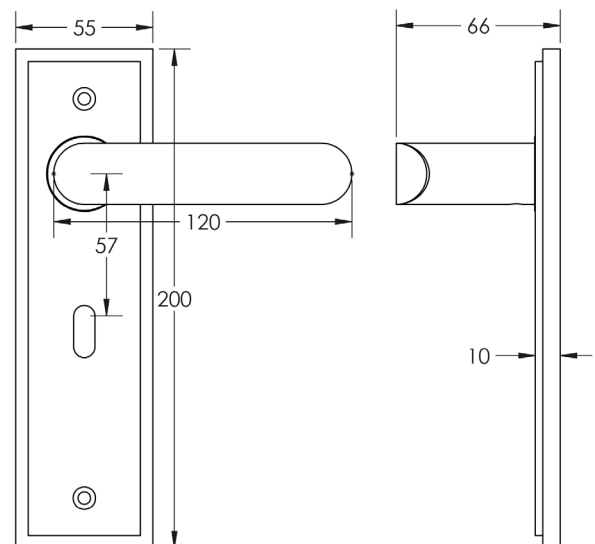

TECHNICAL DRAWING