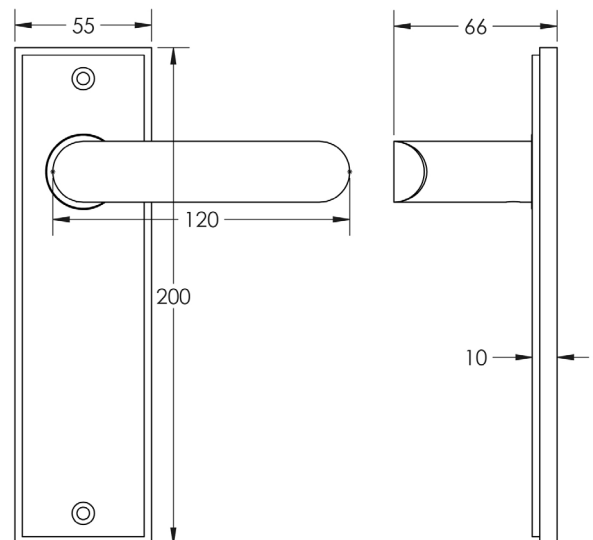

TECHNICAL DRAWING