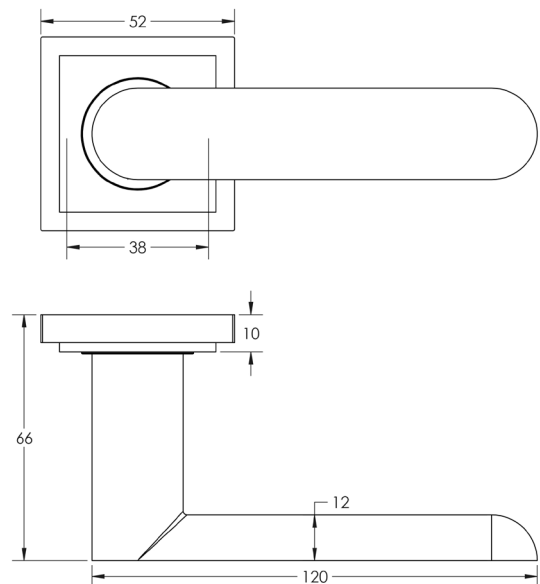

TECHNICAL DRAWING