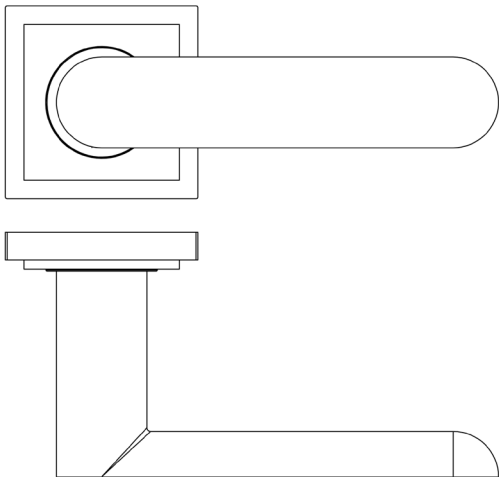

CODE

BUR25KIT85

DESCRIPTION

Lever On Rose

STANDARDS

PRODUCT SPECIFICATION

- 38mm centres
- Sprung
- Square stepped rose
- Grade 4 corrosion
- Matt lacquered solid brass
- Back to back fixing recommended
- Suitable for doors 35-55mm

TECHNICAL DRAWING

FINISHES

- Dark Bronze