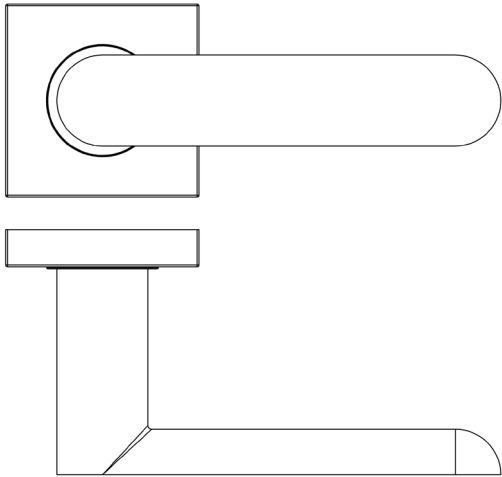

CODE

BUR25KIT84

DESCRIPTION

Lever On Rose

STANDARDS

PRODUCT SPECIFICATION

- 38mm centres
- Sprung
- Square plain rose
- Grade 4 corrosion
- Matt lacquered solid brass
- Back to back fixing recommended
- Suitable for doors 35-55mm

TECHNICAL DRAWING

FINISHES

- Dark Bronze